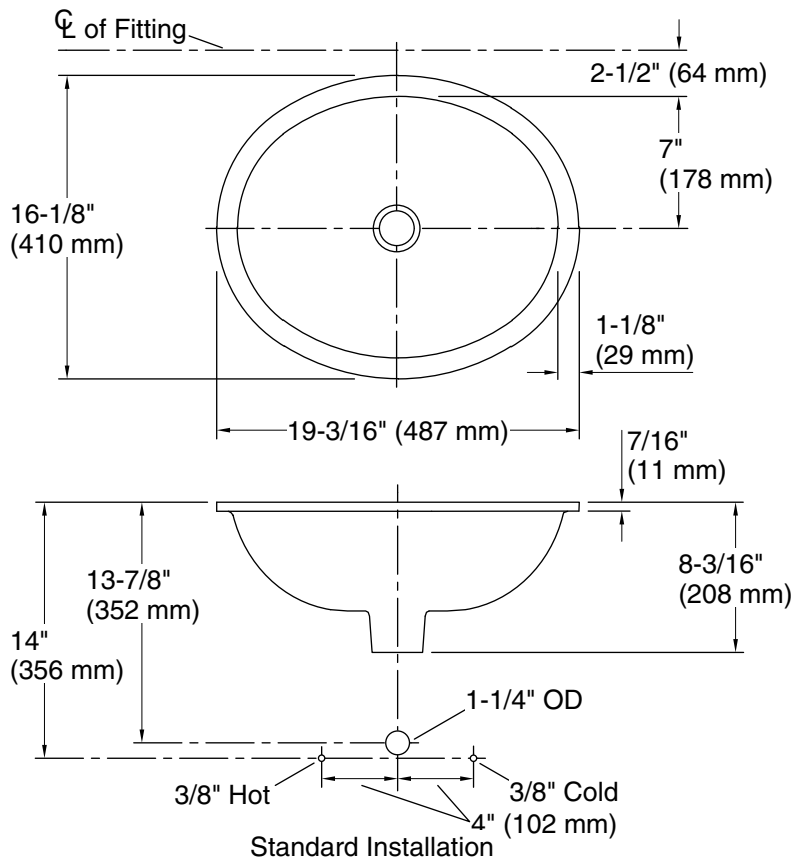

K-14218-FG

Technical Information

All product dimensions are nominal.

- Bowl configuration: Single
- Installation: Under-mount
- Bowl area (Only):
 - Length: 17" (432 mm)
 - Width: 14" (356 mm)
 - Water depth: 6-3/8" (162 mm)
- Drain hole: 1-3/4" (44 mm)
- Template: 1151011-7, required, included