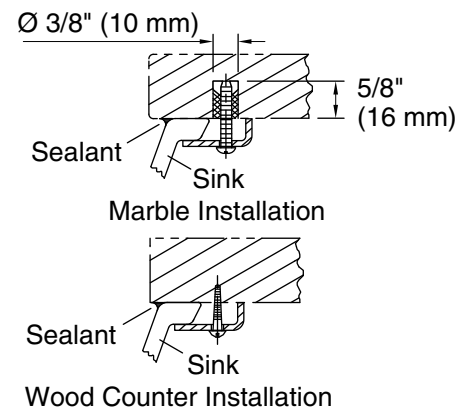

K-14218-FG

Technical Information

All product dimensions are nominal.

- Bowl configuration: Single
- Installation: Under-mount
- Bowl area (Only):
 - Length: 17" (432 mm)
 - Width: 14" (356 mm)
 - Water depth: 6-3/8" (162 mm)
- Drain hole: 1-3/4" (44 mm)
- Template: 1151011-7, required, included