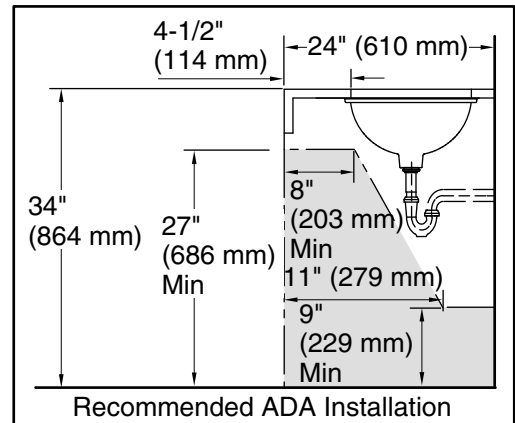

K-14218-FG

Technical Information

All product dimensions are nominal.

- Bowl configuration: Single
- Installation: Under-mount
- Bowl area (Only):
 - Length: 17" (432 mm)
 - Width: 14" (356 mm)
 - Water depth: 6-3/8" (162 mm)
- Drain hole: 1-3/4" (44 mm)
- Template: 1151011-7, required, included